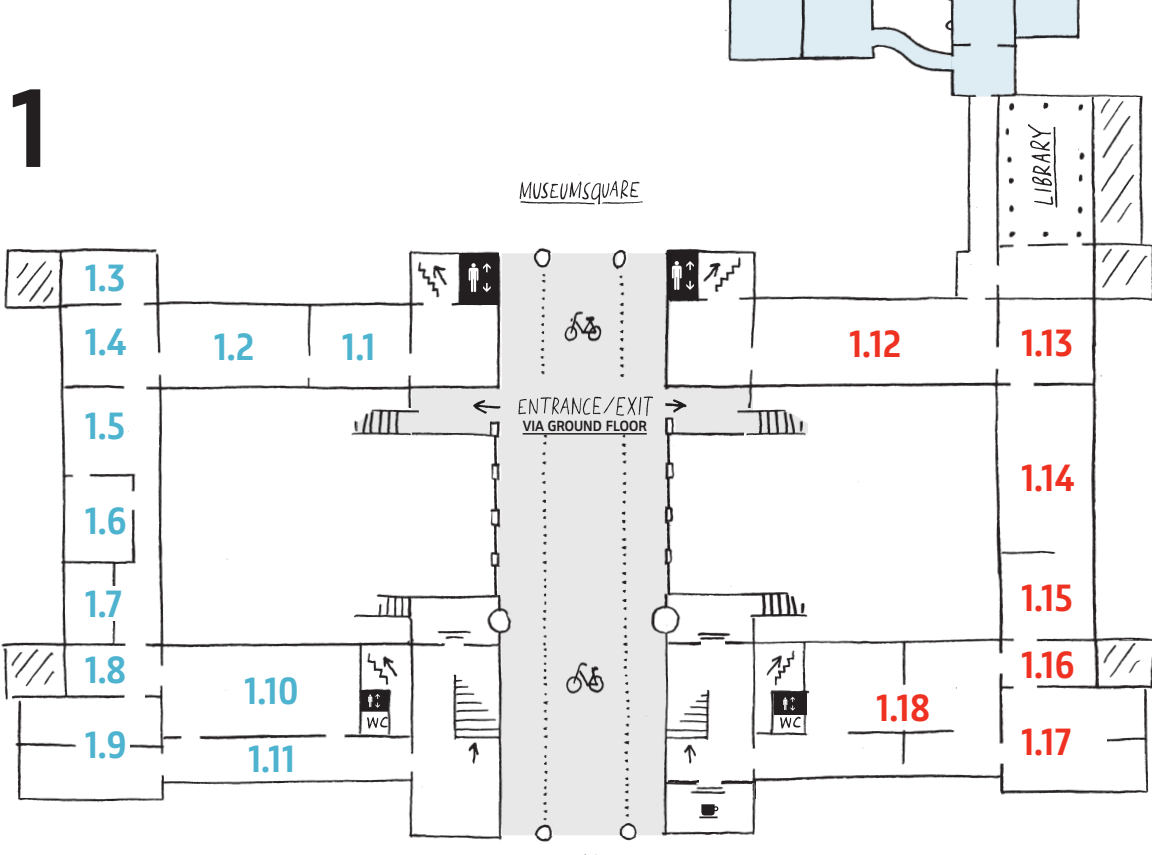

1700-1800 1 1800-1900

SPECIAL COLLECTIONS 0 1100-1600

0.7 DELFTWARE
0.9 FASHION & JEWELS
0.1 GEERTGEN TOT SINT JANS
0.2 FRA ANGELICO
0.4 CIVIC GUARD
0.6 JAN VAN SCOREL
0.12 ARMS
0.13 SHIP MODELS
0.4 WEEPERS
0.6 JACOB CORNELISZ VAN OOSTSANEN
0.6 JOACHIM BEUCKELAER